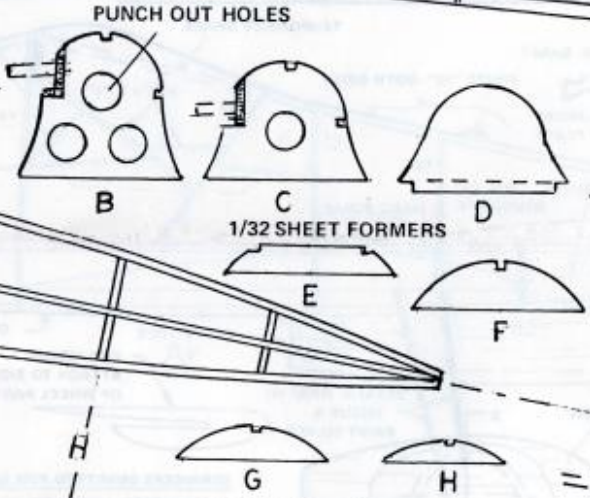

BALSA BLOCK 1/16 x 1/8

RIBS AT STRUTS, CENTER SECTION, AND BOTTOM WING ROOTS ARE 1/16, ALL OTHERS ARE 1/32.

PEANUT SCALE AVIATIK BERG C-1

BY. E. J. Heyne 3/77