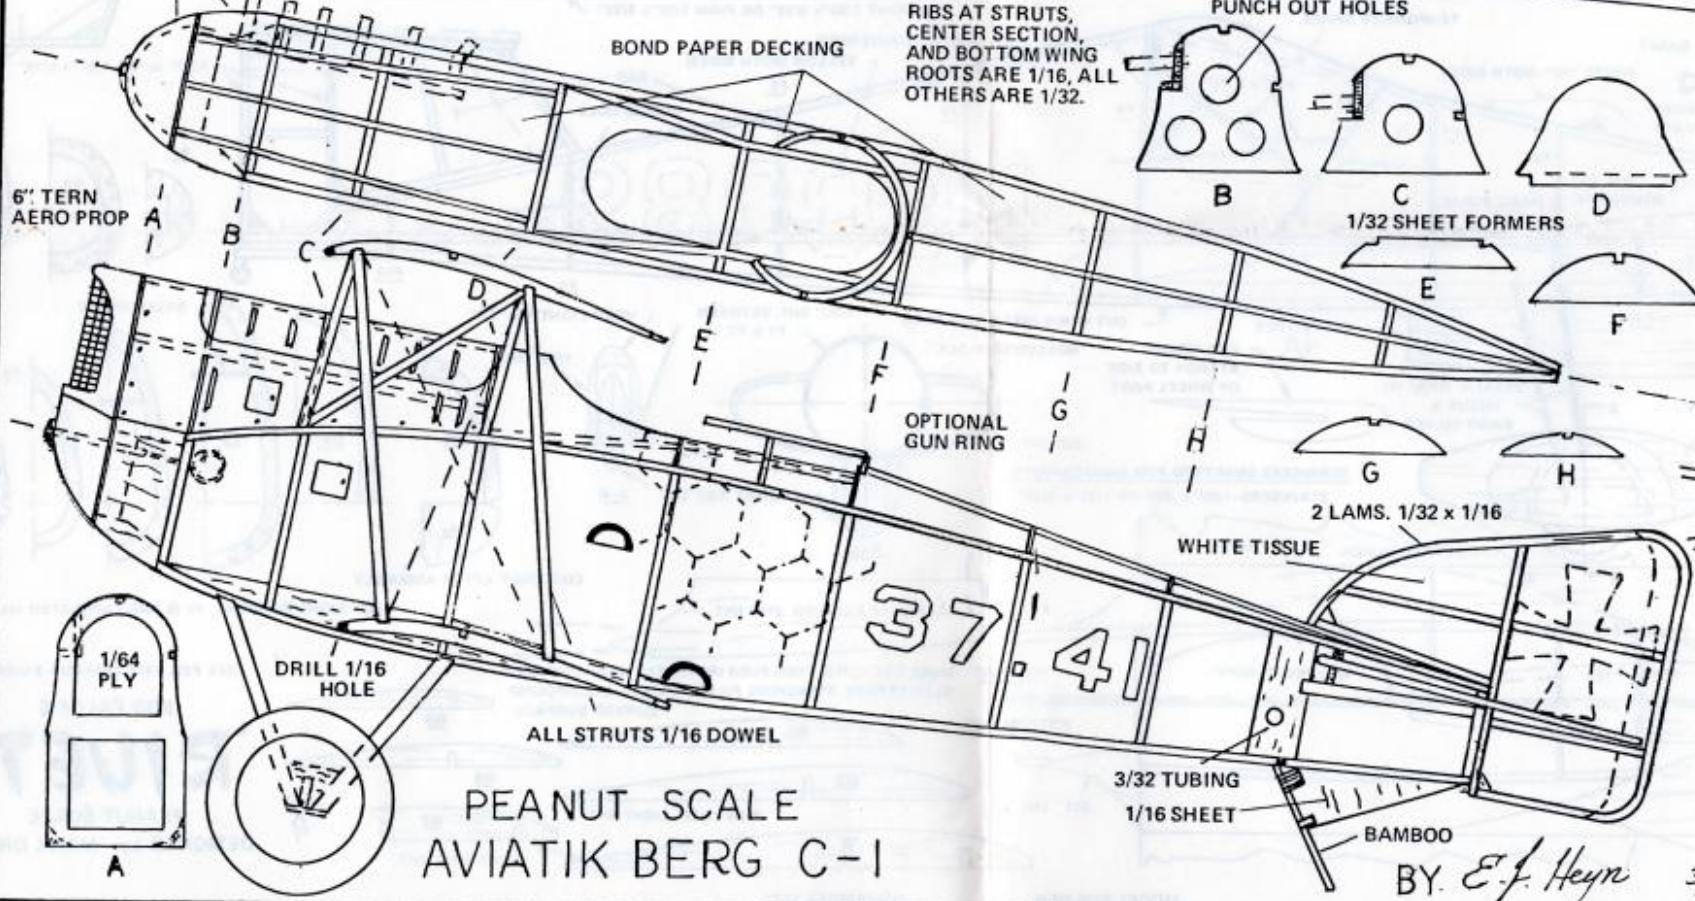

BALSA BLOCK 1/16 x 1/8

RIBS AT STRUTS, CENTER SECTION, AND BOTTOM WING ROOTS ARE 1/16, ALL OTHERS ARE 1/32.

PEANUT SCALE AVIATIK BERG C-1

BY. E. J. Heyne 3/77